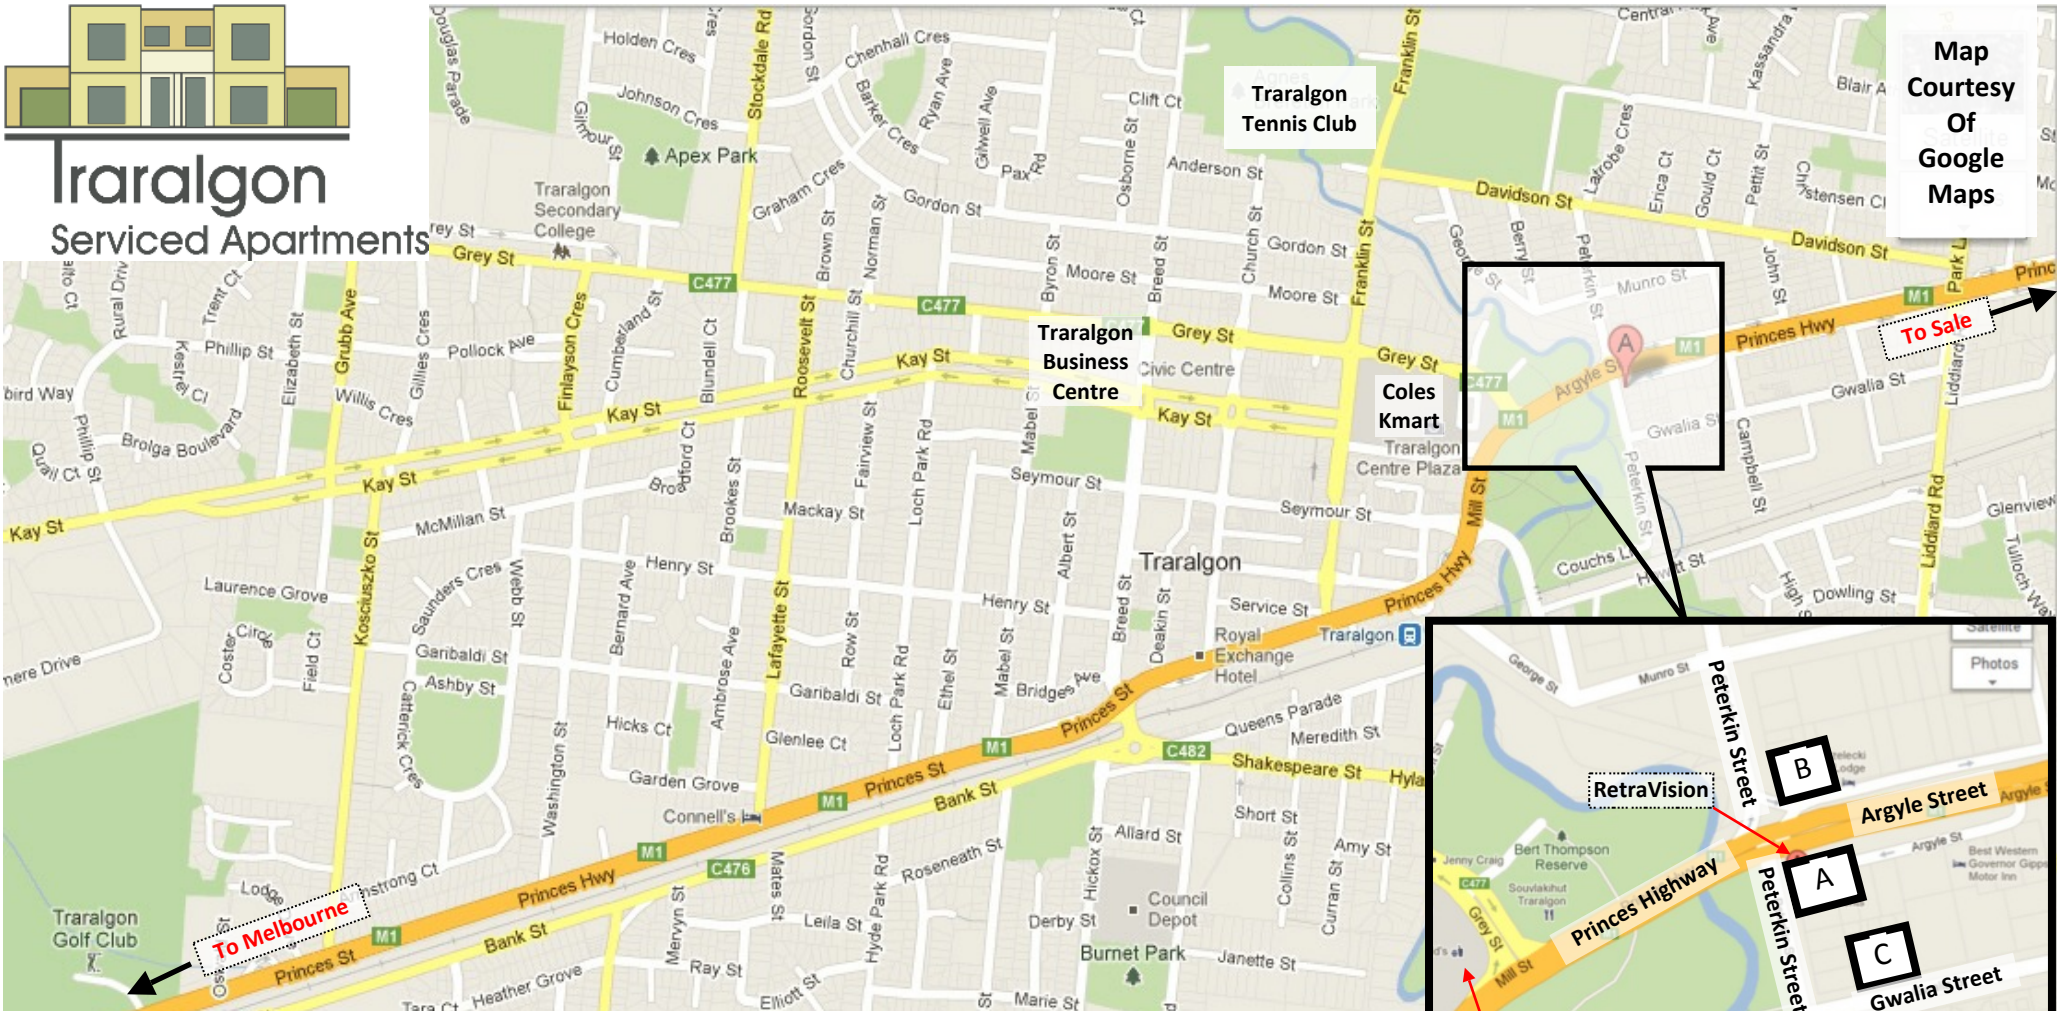

Traralgon Serviced Apartments

Map Courtesy Of Google Maps

Directions to Reception located at 18a Peterkin Street.

Travelling east (from Melbourne) on the Princes Highway take the next right turn (Peterkin Street) just after McDonalds across the Traralgon Creek bridge (RetraVision is on the corner). Reception is just off the highway - the first driveway on the left in Peterkin Street.

Travelling west (from Sale) on the Princes Highway take the next left just after RetraVision (Peterkin Street) and before the Traralgon Creek bridge. Reception is just off the highway - the first driveway on the left in Peterkin Street.

Our apartments are located in three separate areas all within a very close proximity of each other. Reception and Peterkin Suites are located at 18a Peterkin Street, our Gwalia Apartments are located at 2 Gwalia Street and our Argyle Apartments are located on the corner of Princes Highway (Argyle Street) and Peterkin Street.

Key:

A = Reception & Peterkin Suites

B = Argyle Apartments

C = Gwalia Apartments